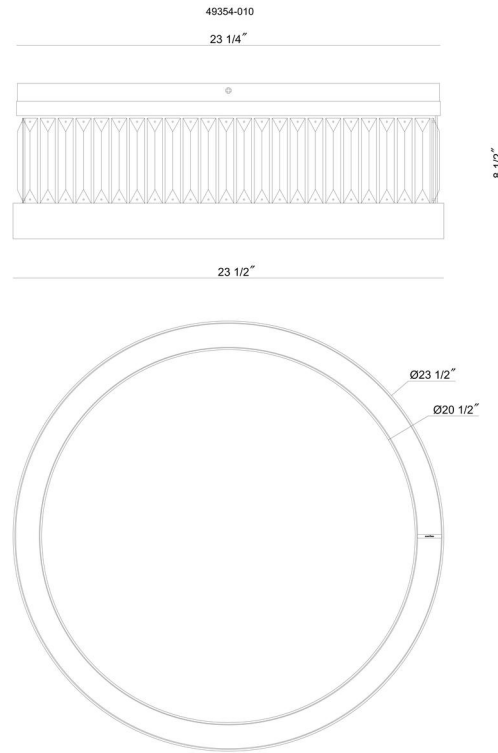

JOB NAME:

DATE:

TYPE:

COMMENTS:

LIGHT INFORMATION

Light Type	Integrated LED
CRI	90
Delivered Lumens	1060
Color Temperature	3000K
LED Lifespan (L70)	52000
Number of Lights	1
Light Direction	Ambient
Dimming Method	Triac/Elv
Current Type	DC
Input Voltage	120-277
Total Wattage	54

DIMENSIONS & WEIGHT

Height (In)	8.7
Diameter (In)	23.63
Weight (Lbs)	34.55

INSTALLATION

Mounting Type	J-Box
Rating	Dry
Hanging Support Type	J-Box

PRODUCT FINISH

Gold

SHADE FINISH

Clear Crystal