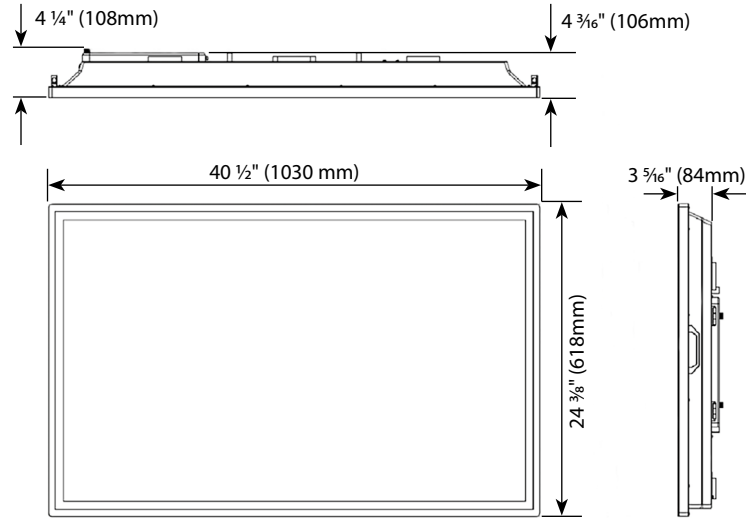

Aurora Partial Sun 2 4K LED Outdoor Smart TV (750 Nits) 43"

Product Specifications

Screen Size	43"
Resolution	3840 x 2160
Refresh Rate	60Hz
Contrast Ratio	4000:1
View Angle	178°/178°
Brightness	750 nits
Auto Brightness	No
Lifetime Backlight Hours	30,000
Aspect Ratio	16:9
Screen Type	IK09 Rated Tempered Glass

Power

Input Voltage	120V, 60Hz
---------------	------------

Cabinet

VESA Compatible	200mm x 400mm
Case Material	Metal, powder-coated
Waterproof Rating	IP55
Media Bay Dimensions	4 3/4" x 1 3/4" (120mm x 44mm)

Product Dimensions and Weights

Product Size - W x H x D	40 1/2" x 24 3/8" x 4 1/4" (1030mm x 618mm x 108mm)
Weight - Net	51.81 lb. (23.5 kg)

Packaging Dimensions and Weights

Packaging Dimensions - L x W x H	45 5/8" x 7 7/8" x 29 1/2" (1160mm x 200mm x 750mm)
Weight - Shipping	67.11 lb. (30.44 kg)