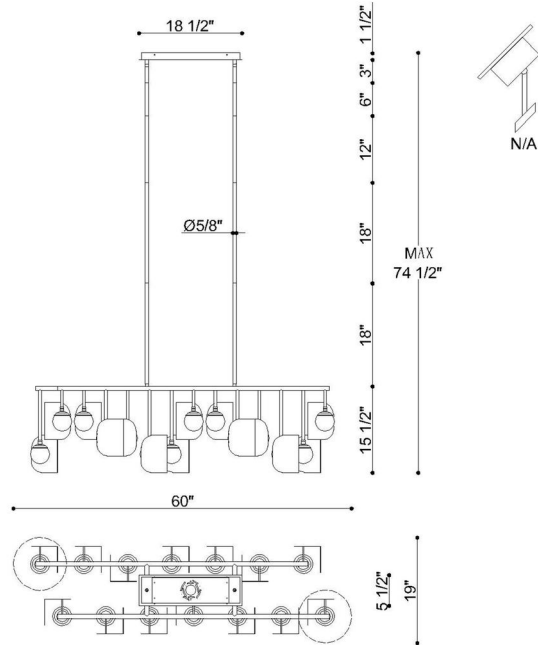

JOB NAME:

DATE:

TYPE:

COMMENTS:

LIGHT INFORMATION

Light Type	Integrated LED
CRI	90
Delivered Lumens	3252
Color Temperature	3000K
LED Lifespan (L70)	52000
Number of Lights	14
Light Direction	Ambient
Dimming Method	Triac/Elv
Current Type	DC
Input Voltage	120-277
Total Wattage	70

DIMENSIONS & WEIGHT

Length (In)	60
Width (In)	19
Height (In)	15.25
Min Height (In)	20.25
Max Height (In)	74.25
Weight (Lbs)	34.38

PRODUCT FINISH

Gold-Black Mix

SHADE FINISH

White Glass

CERTIFICATIONS & COMPLIANCE