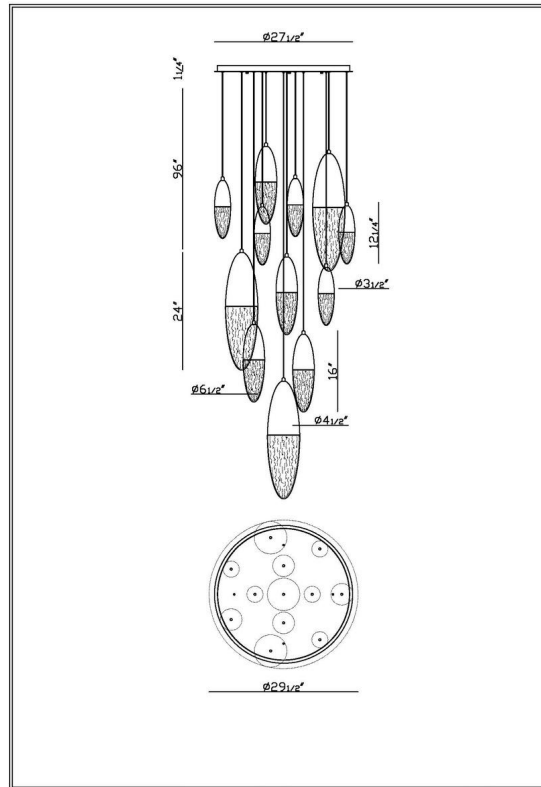

JOB NAME:

DATE:

TYPE:

COMMENTS:

LIGHT INFORMATION

Light Type	Bulb
Bulb Socket	Gu10
Bulb Shape	Gu10
Number of Lights	12
Light Direction	Ambient
Dimming Method	Triac/Elv
Current Type	AC
Input Voltage	120
Total Wattage	720

DIMENSIONS & WEIGHT

Height (In)	24
Min Height (In)	40.75
Max Height (In)	121.75
Diameter (In)	29.5
Weight (Lbs)	64.36

PRODUCT FINISH

Gold-Black Mix
SHADE FINISH
Pill Clear Glass

CERTIFICATIONS & COMPLIANCE