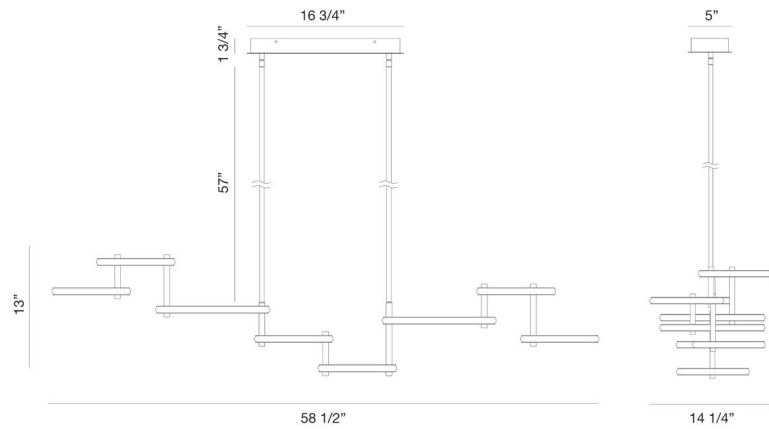

JOB NAME:

DATE:

TYPE:

COMMENTS:

LIGHT INFORMATION

Light Type	Integrated LED
CRI	90
Delivered Lumens	4400
Color Temperature	3000K
LED Lifespan (L70)	20000
Number of Lights	8
Light Direction	Ambient
Dimming Method	Triac/Elv
Current Type	DC
Input Voltage	120
Total Wattage	115

DIMENSIONS & WEIGHT

Length (In)	58.5
Width (In)	13.5
Height (In)	13
Min Height (In)	20.45
Max Height (In)	74.44
Weight (Lbs)	13.42

PRODUCT FINISH

Matte Black

CERTIFICATIONS & COMPLIANCE

INSTALLATION

Mounting Type	J-Box
Rating	Dry
Hanging Support Type	Rod