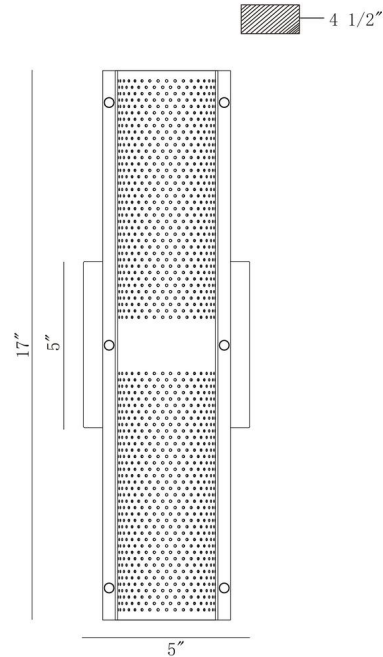

### LIGHT INFORMATION

Light Type	Integrated LED
CRI	90
Delivered Lumens	99
Color Temperature	3000K
LED Lifespan (L70)	20000
Number of Lights	2
Light Direction	Ambient
Dimming Method	Triac/Elv
Current Type	DC
Input Voltage	120
Total Wattage	8

### DIMENSIONS & WEIGHT

Length (In)	5
Width (In)	4.5
Height (In)	17
Ext (In)	4.5
Weight (Lbs)	3.79