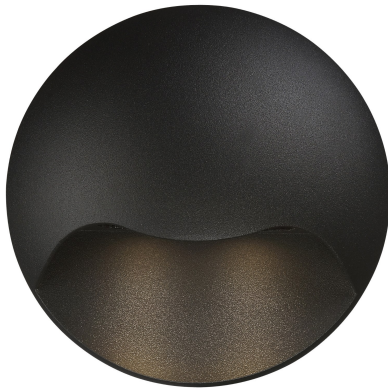

ARCHITECTURAL OUTDOOR, 6W LED OUTDOOR WALL MOUNT

PRODUCT DETAILS

No.	:	31583-035
Product Color	:	BLACK
Shade / Accent Colour	:	PLASTIC
Diameter	:	5.125"
Ext	:	2.6875"
Weight	:	0.7LBS

LIGHT SOURCE DETAILS

Number of Bulbs	:	2
Light Source	:	LED
Light Source Type	:	INTEGRATED LED
Input Voltage	:	120V
Bulb Voltage	:	120V
Socket Type	:	LED
Wattage	:	2 X 3W
Total Wattage	:	6W
Kelvin	:	3000K
CRI	:	80
Bulb Included	:	YES
Dimmable	:	NO

OPTIONS AVAILABLE

ITEM NO.	FINISH	SHADE
31583-015	MARINE GREY	
31583-035	BLACK	FROST PC

 2 11/16"

TECHNICAL DETAILS

Light Direction	:	DOWN
Driver	:	ELECTRONIC DRIVER 120V 50/60HZ
Adjustable Lamp Head	:	NO
IP Rating	:	54
Location	:	WET
Approval	:	
Title 24	:	YES