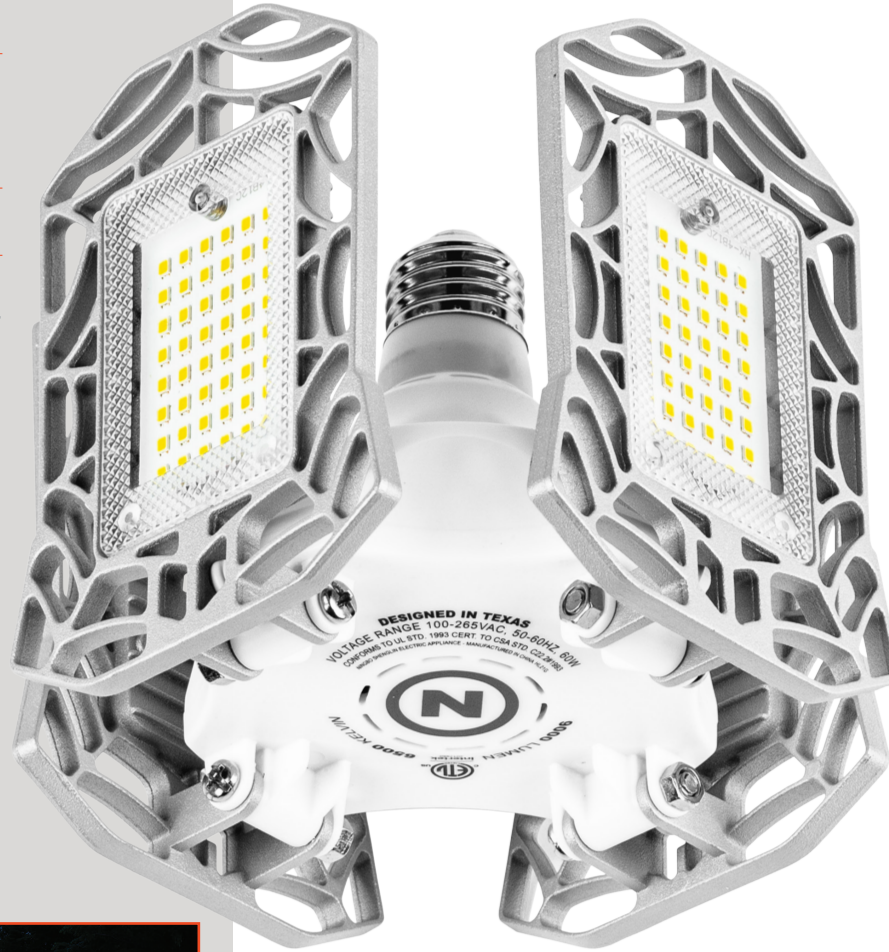

NEBO[®]

HIGH BRIGHT 9000

LIGHT MODE

- 9,000 lumens: 80 meters

DESIGN

- Four 90° adjustable LED panels
- Quick and easy installation
- 1100% more light than standard 60W bulb
- Energy efficient - only 60W

OPERATION

- Standard screw base; switch ON to activate

SPECS

- 0.75 lbs.
- Collapsed size: (H)4.97" x (W) 5.1" x (D) 4.55"

EXTREMELY BRIGHT 9,000 LUMEN UTILITY LIGHT

Instantly upgrade garages, closets, basements and attics without batteries, rewiring or changing the fixture. This powerful **9,000 lumen light** fits in any standard household light socket and each of the **four adjustable LED panels** can be tilted 90° to direct the light exactly where you need it.

UPC CODE	ITEM	DESCRIPTION	COST	MSRP
645397002215	NEB-ARE-0001	HIGH BRIGHT 9000	31.00	49.99
645397002550	NEB-DSP-1015	HIGH BRIGHT 9000 Display	38.00	N/A

Display sold separately

Display Dimensions
(H) 50" x (W) 19" x (D) 12.5"
Gift Box Dimensions
(H) 6" x (W) 5.9" x (D) 5.86"