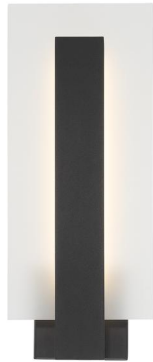

JOB NAME:

DATE:

TYPE:

COMMENTS:

LIGHT INFORMATION

Light Type	Integrated LED
CRI	90
Delivered Lumens	566
Color Temperature	3000K
LED Lifespan (L70)	20000
Light Direction	Ambient
Dimming Method	Triac/Elv
Current Type	AC
Input Voltage	120
Total Wattage	15

DIMENSIONS & WEIGHT

Length (In)	7
Width (In)	4
Height (In)	17.75
Ext (In)	4
Weight (Lbs)	3.31

INSTALLATION

Mounting Type	J-Box
Rating	Wet
Hanging Support Type	J-Box

PRODUCT FINISH

Matte Black

SHADE FINISH

Rectangular Frosted Glass