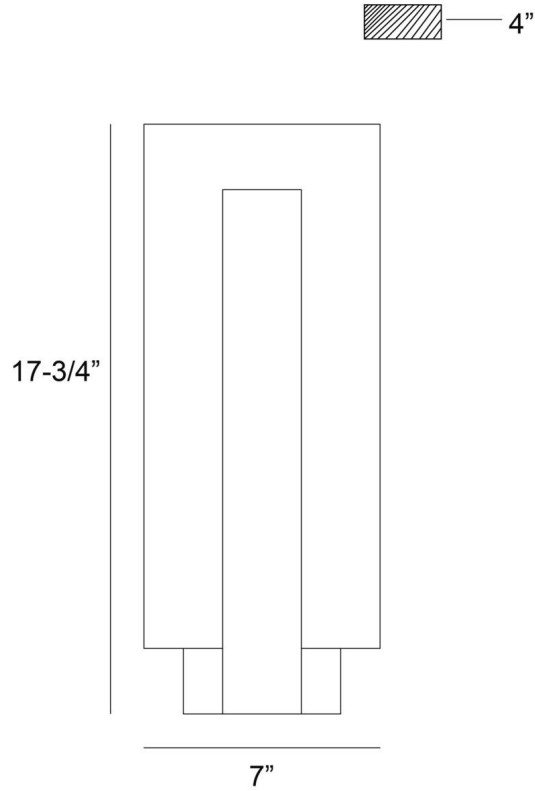

JOB NAME:

DATE:

TYPE:

COMMENTS:

LIGHT INFORMATION

Light Type	Integrated LED
CRI	90
Delivered Lumens	566
Color Temperature	3000K
LED Lifespan (L70)	20000
Light Direction	Ambient
Dimming Method	Triac/Elv
Current Type	AC
Input Voltage	120
Total Wattage	15

DIMENSIONS & WEIGHT

Length (In)	7
Width (In)	4
Height (In)	17.75
Ext (In)	4
Weight (Lbs)	3.31

INSTALLATION

Mounting Type	J-Box
Rating	Wet
Hanging Support Type	J-Box

PRODUCT FINISH

Matte Black

SHADE FINISH

Rectangular Frosted Glass