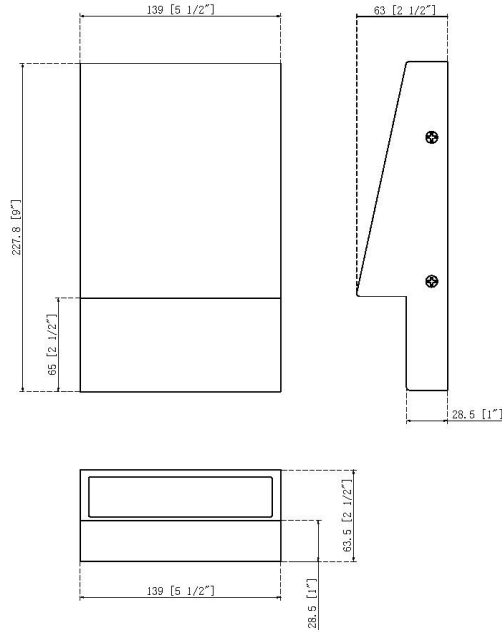

JOB NAME:

DATE:

TYPE:

COMMENTS:

LIGHT INFORMATION

Light Type	Integrated LED
CRI	90
Delivered Lumens	133
Color Temperature	3000K
LED Lifespan (L70)	52000
Number of Lights	1
Light Direction	Ambient
Dimming Method	Triac/Elv
Current Type	AC
Input Voltage	120
Total Wattage	10

DIMENSIONS & WEIGHT

Width (In)	5.5
Height (In)	9
Ext (In)	2.5
Weight (Lbs)	2.09

INSTALLATION

Mounting Type	J-Box
Rating	Wet
Hanging Support Type	J-Box

PRODUCT FINISH

Sand Bronze

CERTIFICATIONS & COMPLIANCE