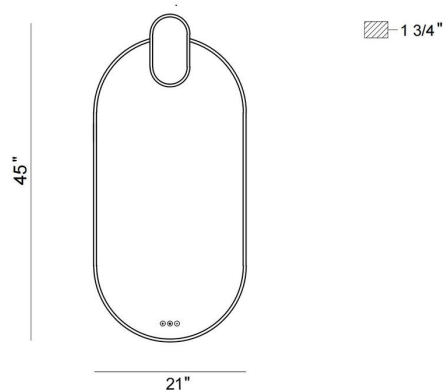

JOB NAME:

DATE:

TYPE:

COMMENTS:

LIGHT INFORMATION

Light Type	Integrated LED
CRI	90
Delivered Lumens	1201
Color Temperature	3000K-6500K
LED Lifespan (L70)	20000
Light Direction	Ambient
Dimming Method	Touch Switch
Current Type	DC
Input Voltage	120
Total Wattage	47

DIMENSIONS & WEIGHT

Width (In)	21
Height (In)	45
Ext (In)	1.5
Weight (Lbs)	23.1

INSTALLATION

Mounting Type	J-Box
Rating	Damp
Hanging Support Type	Z-Bar

PRODUCT FINISH

Gold

PRODUCT FEATURES

This product is crafted from natural stone; inherent variations in color, pattern, and texture are to be expected.