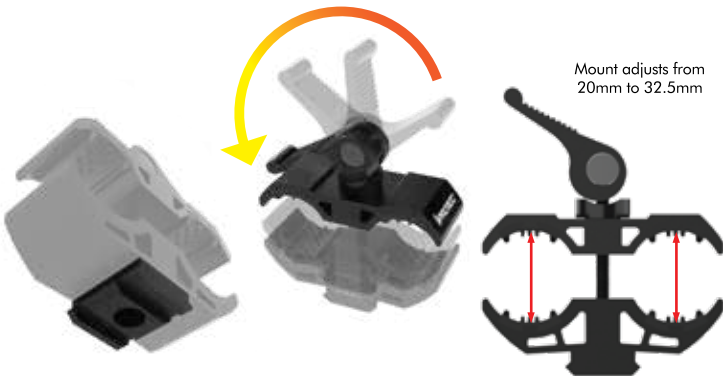

iPROTEC[®]
LG
DUAL-MODE PRESSURE SWITCH

iPROTEC[®]

USER MANUAL

LG

UNIVERSAL LONG GUN MOUNT

Item #6108

MOUNTING INSTRUCTIONS

The LG Universal Long Gun Mount is designed to mount on long guns. Mount adjusts to fit from 20mm to 32.5mm diameter. Patented universal mounting does not require tools to mount or unmount.

1. Select a location on your long gun that will not interfere with its intended use of operation.
2. Place the two halves of the mount on either side of the barrel and flashlight.
3. Tighten the mount onto the barrel and flashlight using the latch of the mount.
4. Set the latch of the mount in the locked position and test your flashlight for functionality.

The accessory rail-mount gives you the ability to mix and match your favorite light and laser accessories. Accessory rail-mount measures 18mm x 24mm.

QUALITY GUARANTEE

This product is guaranteed against all defects in workmanship and materials for the original owner for one year from the date of purchase. Damage to or failure of the flashlight or any component thereof due to alteration, misuse, battery leakage or lack of maintenance will void any and all guarantees. Damage by leakage of batteries should be taken up with the manufacturer of the battery using their damage claim instructions. For any additional information call 1-800-255-6061.