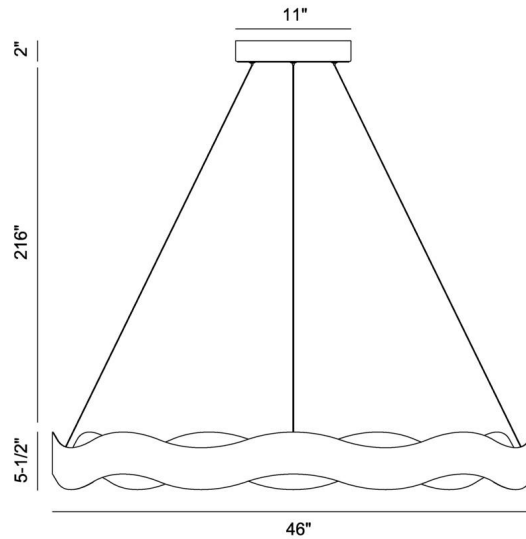

JOB NAME:

DATE:

TYPE:

COMMENTS:

LIGHT INFORMATION

Light Type	Integrated LED
CRI	80
Delivered Lumens	989
Color Temperature	3000K
LED Lifespan (L70)	20000
Light Direction	Ambient
Dimming Method	Triac/Elv
Current Type	DC
Input Voltage	120
Total Wattage	130

DIMENSIONS & WEIGHT

Height (In)	5.5
Min Height (In)	31.25
Max Height (In)	222.25
Diameter (In)	46
Weight (Lbs)	31.96

INSTALLATION

Mounting Type	J-Box
Rating	Dry
Hanging Support Type	Wire

PRODUCT FINISH

Silver-Black Mix