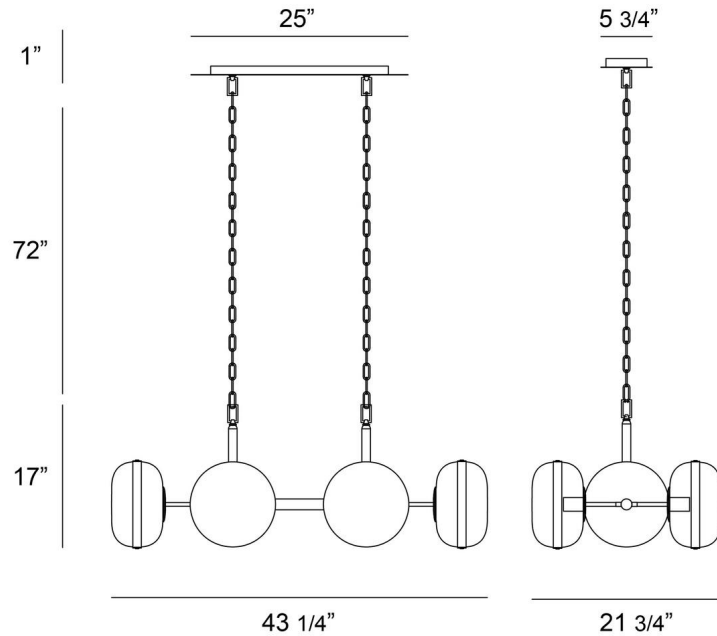

Nottingham

Chandelier, 6-Light, 44", Polished Nickel, Smok

ITEM N°
38130-022

EUROfase

JOB NAME:

DATE:

TYPE:

COMMENTS:

LIGHT INFORMATION

Light Type	Bulb
Bulb Socket	E26
Bulb Shape	T14
Number of Lights	6
Light Direction	Ambient
Dimming Method	Triac/Elv
Current Type	AC
Input Voltage	120
Total Wattage	360

DIMENSIONS & WEIGHT

Length (In)	43.5
Width (In)	21
Height (In)	17.5
Min Height (In)	22
Max Height (In)	91
Weight (Lbs)	26.45

INSTALLATION

Mounting Type	J-Box
Rating	Dry
Hanging Support Type	Chain

PRODUCT FINISH

Polished Nickel