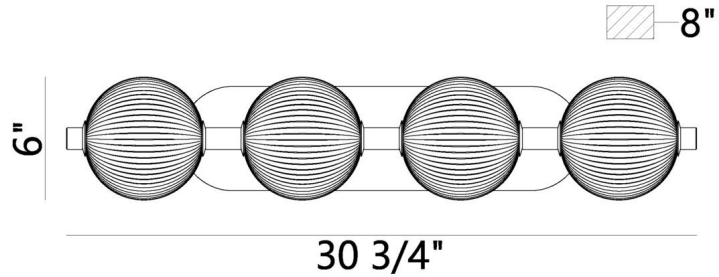

JOB NAME:

DATE:

TYPE:

COMMENTS:

LIGHT INFORMATION

Light Type	Integrated LED
CRI	90
Delivered Lumens	2320
Color Temperature	3000K
LED Lifespan (L70)	20000
Number of Lights	4
Light Direction	Ambient
Dimming Method	Triac/Elv
Current Type	DC
Input Voltage	120
Total Wattage	36

DIMENSIONS & WEIGHT

Length (In)	30
Height (In)	5.25
Ext (In)	8
Weight (Lbs)	8.82

INSTALLATION

Mounting Type	J-Box
Rating	Damp
Hanging Support Type	J-Box

PRODUCT FINISH

Polished Nickel

SHADE FINISH

Ribbed Globe White Glass