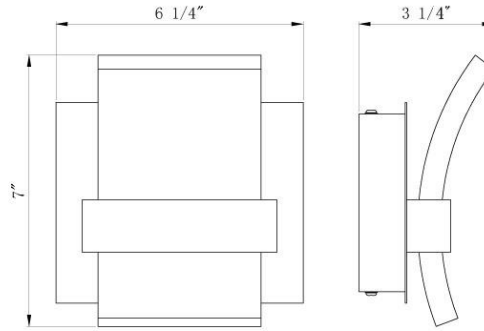

JOB NAME:

DATE:

TYPE:

COMMENTS:

LIGHT INFORMATION

Light Type	Integrated LED
CRI	90
Delivered Lumens	490
Color Temperature	3000K
LED Lifespan (L70)	20000
Light Direction	Up
Dimming Method	Triac/Elv
Current Type	DC
Input Voltage	120
Total Wattage	7.5

DIMENSIONS & WEIGHT

Length (In)	6.25
Height (In)	7
Ext (In)	3.25
Weight (Lbs)	2.42

INSTALLATION

Mounting Type	J-Box
Rating	Damp
Hanging Support Type	J-Box

PRODUCT FINISH

Matte Black

SHADE FINISH

Cluster Clear-Amber Glass