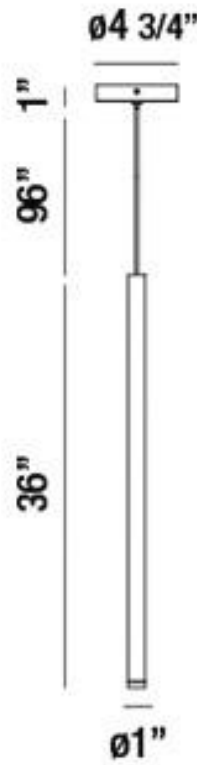

JOB NAME:

DATE:

TYPE:

COMMENTS:

LIGHT INFORMATION

Light Type	Integrated LED
CRI	90
Delivered Lumens	150
Color Temperature	3000K
LED Lifespan (L70)	20000
Light Direction	Ambient
Dimming Method	Triac/Elv
Current Type	DC
Input Voltage	120
Total Wattage	3

DIMENSIONS & WEIGHT

Height (In)	36
Min Height (In)	47
Max Height (In)	133
Diameter (In)	1
Weight (Lbs)	2.07

PRODUCT FINISH

Matte Black

CERTIFICATIONS & COMPLIANCE

INSTALLATION

Mounting Type	J-Box
Rating	Dry
Hanging Support Type	Wire