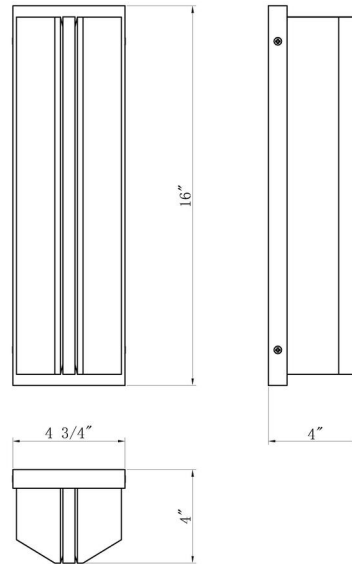

JOB NAME:

DATE:

TYPE:

COMMENTS:

EF-LD-LANGFRED-49023

LIGHT INFORMATION

Light Type	Integrated LED
CRI	90
Delivered Lumens	568
Color Temperature	3000K
LED Lifespan (L70)	52000
Light Direction	Ambient
Dimming Method	Triac/Elv
Current Type	AC
Input Voltage	120
Total Wattage	18

DIMENSIONS & WEIGHT

Width (In)	4.75
Height (In)	16
Ext (In)	3.9
Weight (Lbs)	11.68

INSTALLATION

Mounting Type	J-Box
Rating	Wet
Hanging Support Type	J-Box

PRODUCT FINISH

Gold

SHADE FINISH

Clear Glass

CERTIFICATIONS & COMPLIANCE