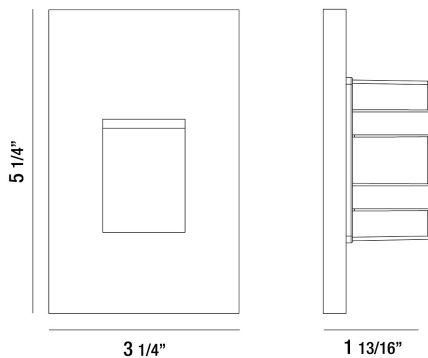

TECHNICAL DETAILS

IP Rating	:	67
Location	:	WET
Approval	:	
Title 24	:	YES

PROJECT INFORMATION

Job Name: Date: Type:

Comments: