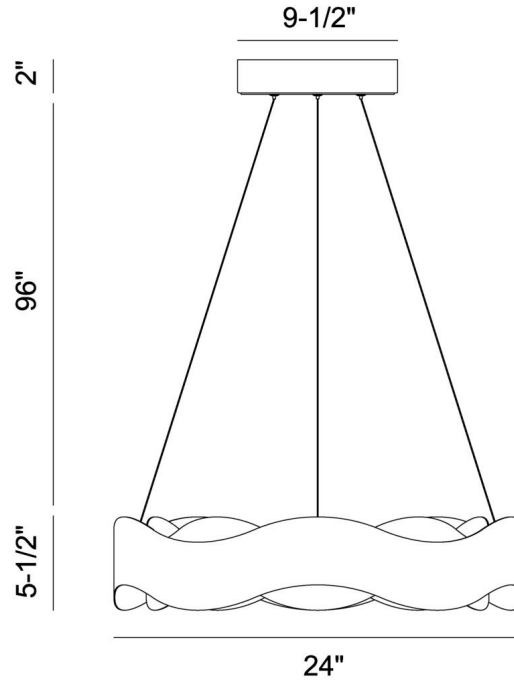

JOB NAME:

DATE:

TYPE:

COMMENTS:

LIGHT INFORMATION

Light Type	Integrated LED
CRI	80
Delivered Lumens	695
Color Temperature	3000K
LED Lifespan (L70)	20000
Light Direction	Ambient
Dimming Method	Triac/Elv
Current Type	DC
Input Voltage	120
Total Wattage	75

DIMENSIONS & WEIGHT

Height (In)	5.5
Min Height (In)	22.5
Max Height (In)	103.5
Diameter (In)	24
Weight (Lbs)	18.29

INSTALLATION

Mounting Type	J-Box
Rating	Dry
Hanging Support Type	Wire

PRODUCT FINISH

Silver-Black Mix