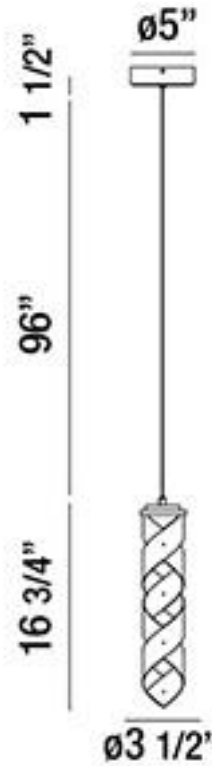

## LIGHT INFORMATION

Light Type	Integrated LED
CRI	80
Delivered Lumens	110
Color Temperature	3000K
LED Lifespan (L70)	20000
Light Direction	Down
Dimming Method	Triac/Elv
Current Type	AC
Input Voltage	120
Total Wattage	9.2

## DIMENSIONS & WEIGHT

Height (In)	114.25
Min Height (In)	28.25
Max Height (In)	114.25
Diameter (In)	3.5
Weight (Lbs)	3.5