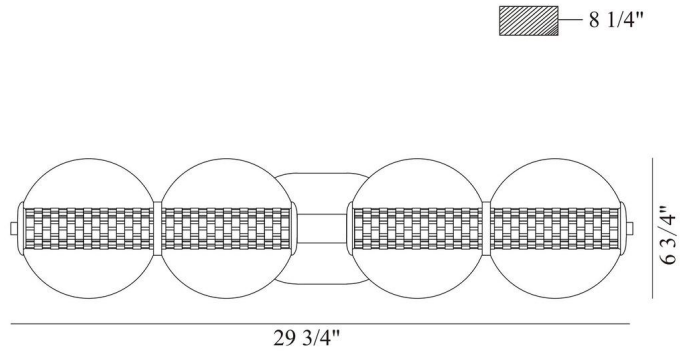

JOB NAME:

DATE:

TYPE:

COMMENTS:

LIGHT INFORMATION

Light Type	Integrated LED
CRI	90
Delivered Lumens	1782
Color Temperature	3000K
LED Lifespan (L70)	52000
Number of Lights	4
Light Direction	Ambient
Dimming Method	Triac/Elv
Current Type	DC
Input Voltage	120
Total Wattage	18.5

DIMENSIONS & WEIGHT

Length (In)	29.75
Height (In)	6.75
Ext (In)	8.25
Weight (Lbs)	6.57

INSTALLATION

Mounting Type	J-Box
Rating	Damp
Hanging Support Type	J-Box

PRODUCT FINISH

Chrome

SHADE FINISH

Globe Clear Glass