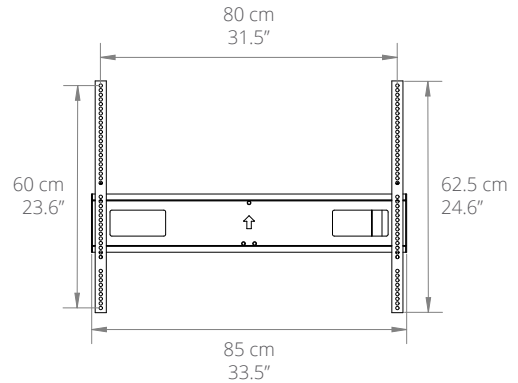

FULL MOTION RECESSED MOUNT

R600

SPECIFICATIONS:

DIMENSIONS:

VESA INTERFACES

ACCESSORY PANEL