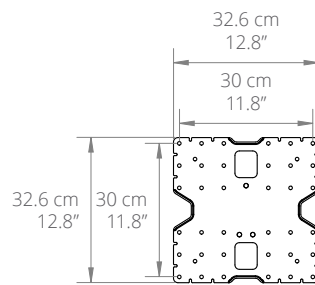

FULL MOTION RECESSED MOUNT

R600

SPECIFICATIONS:

DIMENSIONS:

VESA INTERFACES

ACCESSORY PANEL