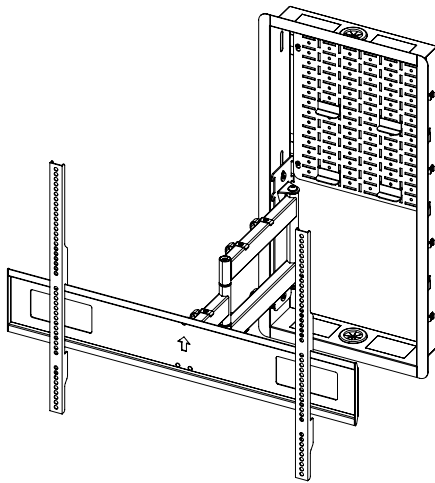

FULL MOTION RECESSED MOUNT

R600

SPECIFICATIONS:

DIMENSIONS:

VESA INTERFACES

ACCESSORY PANEL