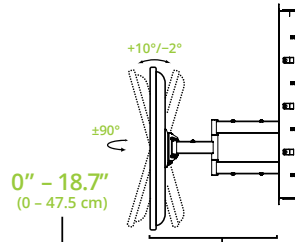

FULL MOTION RECESSED MOUNT

R600

SPECIFICATIONS:

DIMENSIONS:

VESA INTERFACES

ACCESSORY PANEL