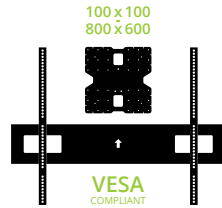

FULL MOTION RECESSED MOUNT

R600

SPECIFICATIONS:

DIMENSIONS:

VESA INTERFACES

ACCESSORY PANEL