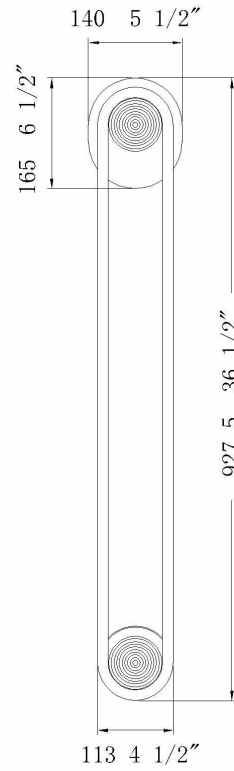

## LIGHT INFORMATION

Light Type	Integrated LED
CRI	90
Delivered Lumens	1840
Color Temperature	3000K
LED Lifespan (L70)	52000
Light Direction	Ambient
Dimming Method	Triac/Elv
Current Type	DC
Input Voltage	120-277
Total Wattage	36

## DIMENSIONS & WEIGHT

Width (In)	5.5
Height (In)	36
Ext (In)	3.63
Weight (Lbs)	6.26