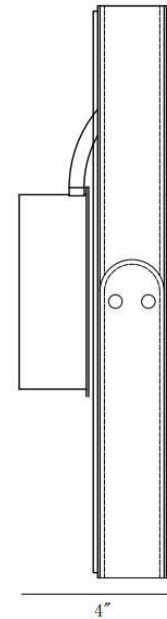

JOB NAME:

DATE:

TYPE:

COMMENTS:

LIGHT INFORMATION

Light Type	Integrated LED
CRI	90
Delivered Lumens	955
Color Temperature	3500K
LED Lifespan (L70)	20000
Light Direction	Ambient
Dimming Method	Triac/Elv
Current Type	DC
Input Voltage	120
Total Wattage	38

DIMENSIONS & WEIGHT

Height (In)	4
Diameter (In)	15
Weight (Lbs)	3.81

INSTALLATION

Mounting Type	J-Box
Rating	Dry
Hanging Support Type	J-Box

PRODUCT FINISH

Matte Black

SHADE FINISH

Circle White Acrylic