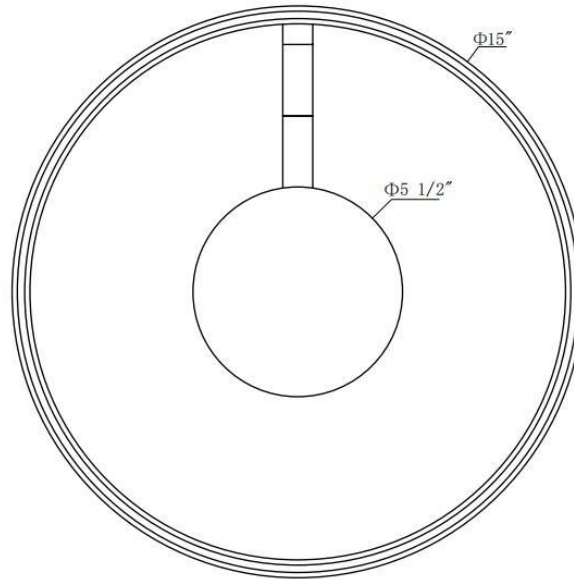

JOB NAME:

DATE:

TYPE:

COMMENTS:

LIGHT INFORMATION

Light Type	Integrated LED
CRI	90
Delivered Lumens	955
Color Temperature	3500K
LED Lifespan (L70)	20000
Light Direction	Ambient
Dimming Method	Triac/Elv
Current Type	DC
Input Voltage	120
Total Wattage	38

DIMENSIONS & WEIGHT

Height (In)	4
Diameter (In)	15
Weight (Lbs)	3.81

INSTALLATION

Mounting Type	J-Box
Rating	Dry
Hanging Support Type	J-Box

PRODUCT FINISH

Matte Black

SHADE FINISH

Circle White Acrylic