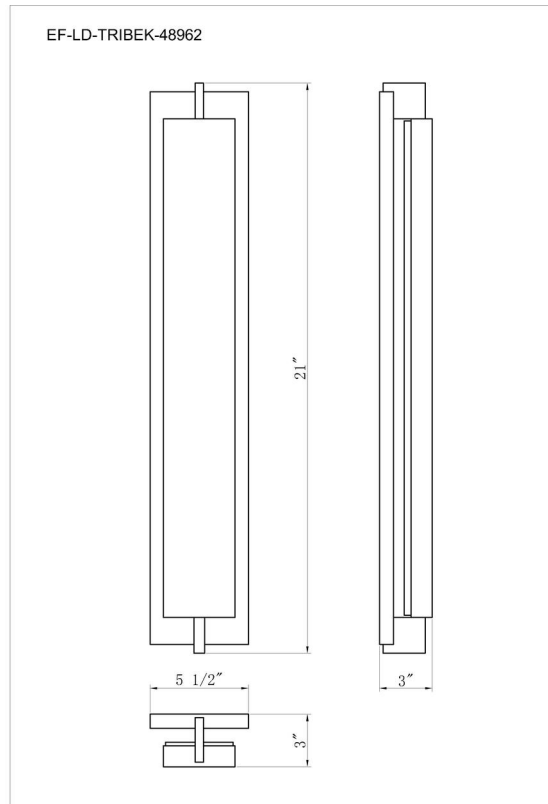

JOB NAME:

DATE:

TYPE:

COMMENTS:

LIGHT INFORMATION

Light Type	Integrated LED
CRI	90
Delivered Lumens	216
Color Temperature	3000K
LED Lifespan (L70)	52000
Light Direction	Ambient
Dimming Method	Triac/Elv
Current Type	AC
Input Voltage	120
Total Wattage	35

DIMENSIONS & WEIGHT

Width (In)	5.5
Height (In)	32
Ext (In)	3
Weight (Lbs)	11.68

INSTALLATION

Mounting Type	J-Box
Rating	Wet
Hanging Support Type	J-Box

PRODUCT FINISH

Matte Black

CERTIFICATIONS & COMPLIANCE