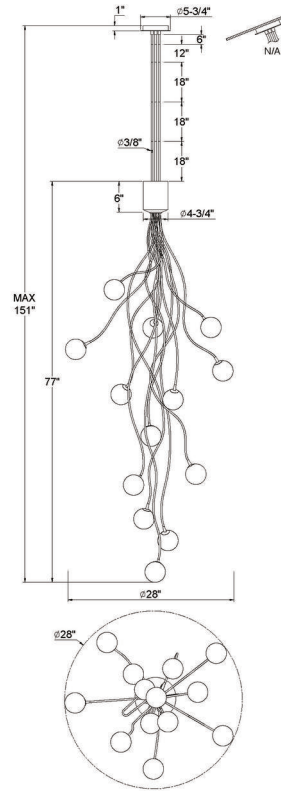

JOB NAME:

DATE:

TYPE:

COMMENTS:

LIGHT INFORMATION

Light Type	Integrated LED
CRI	90
Delivered Lumens	3499
Color Temperature	3000K
LED Lifespan (L70)	52000
Number of Lights	13
Light Direction	Multi
Dimming Method	Triac/Elv
Current Type	DC
Input Voltage	120-277
Total Wattage	37.96

DIMENSIONS & WEIGHT

Height (In)	77
Diameter (In)	28
Weight (Lbs)	17.64

INSTALLATION

Mounting Type	J-Box
Rating	Dry
Hanging Support Type	J-Box

PRODUCT FINISH

Antique Gold

SHADE FINISH

Opal Etched Glass