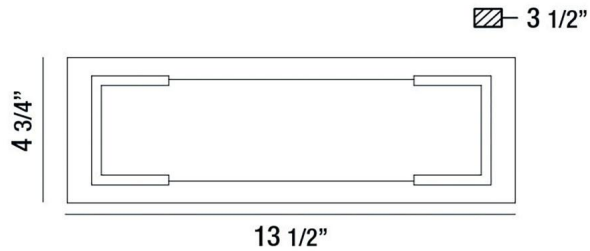

JOB NAME:

DATE:

TYPE:

COMMENTS:

LIGHT INFORMATION

Light Type	Integrated LED
CRI	90
Delivered Lumens	420
Color Temperature	3000K
LED Lifespan (L70)	20000
Light Direction	Ambient
Dimming Method	Triac/Elv
Current Type	AC
Input Voltage	120
Total Wattage	15

DIMENSIONS & WEIGHT

Width (In)	13.5
Height (In)	4.75
Ext (In)	3.5
Weight (Lbs)	4.12

INSTALLATION

Mounting Type	J-Box
Rating	Dry
Hanging Support Type	J-Box

PRODUCT FINISH

Powder Coat Black

SHADE FINISH

Rectangle White Glass