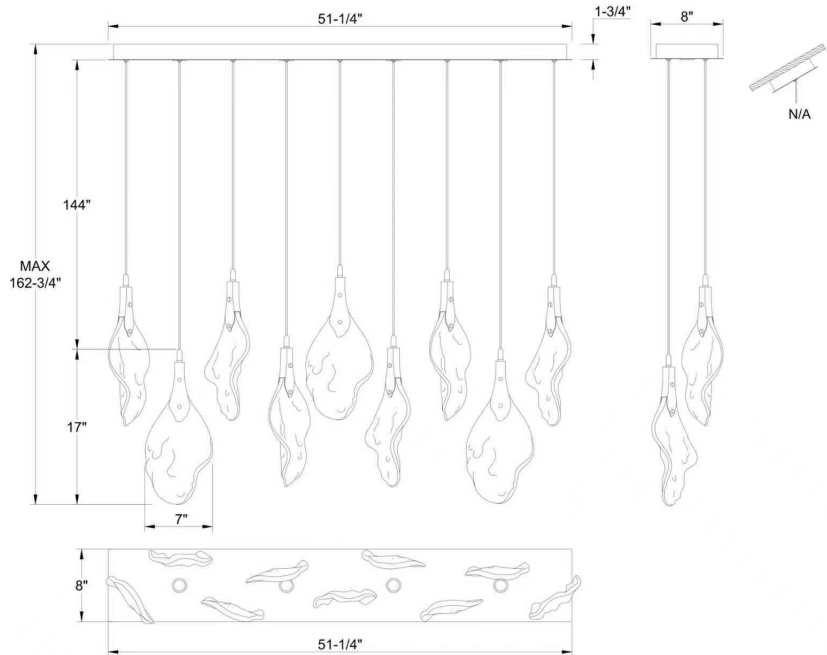

JOB NAME:

DATE:

TYPE:

COMMENTS:

LIGHT INFORMATION

Light Type	Integrated LED
CRI	90
Delivered Lumens	1411
Color Temperature	3000K
LED Lifespan (L70)	52000
Number of Lights	13
Light Direction	Multi
Dimming Method	Triac
Current Type	DC
Input Voltage	120-277
Total Wattage	38

DIMENSIONS & WEIGHT

Length (In)	51.25
Width (In)	8
Max Height (In)	162.75
Weight (Lbs)	58.75

INSTALLATION

Mounting Type	J-Box
Rating	Dry
Hanging Support Type	Aircraft Cable

PRODUCT FINISH

Gold

SHADE FINISH

Clear Organic Glass