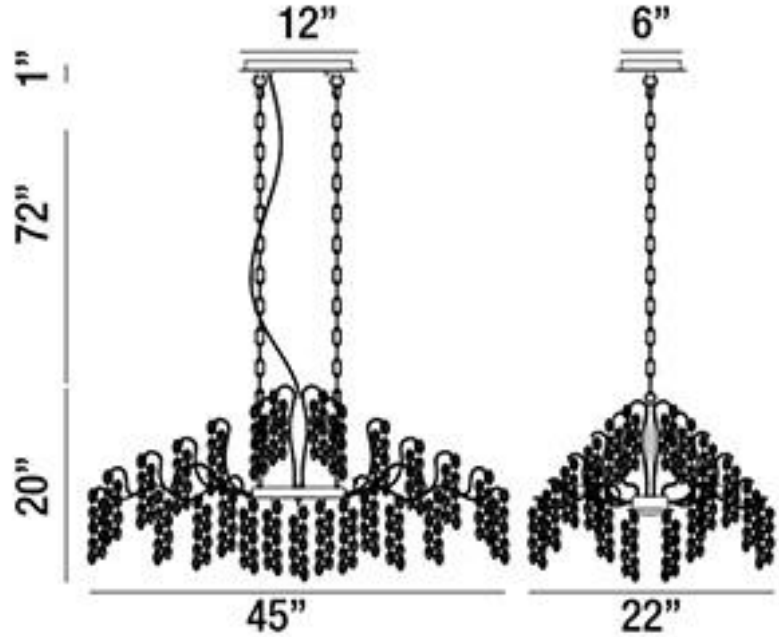

JOB NAME:

DATE:

TYPE:

COMMENTS:

LIGHT INFORMATION

Light Type	Bulb
Bulb Socket	G9
Bulb Shape	G9
Number of Lights	10
Light Direction	Down
Dimming Method	Triac/Elv
Current Type	AC
Input Voltage	120
Total Wattage	600

DIMENSIONS & WEIGHT

Length (In)	45
Width (In)	22
Height (In)	20
Min Height (In)	24
Max Height (In)	93
Weight (Lbs)	35.7

INSTALLATION

Mounting Type	J-Box
Rating	Dry
Hanging Support Type	Chain

PRODUCT FINISH