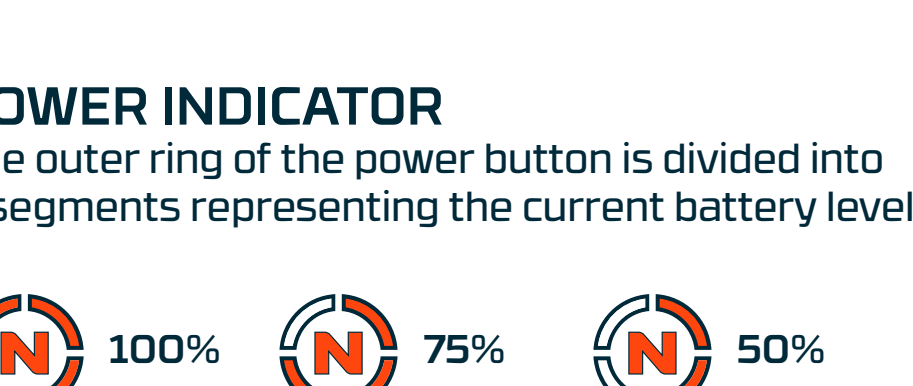

POWER INDICATOR

The outer ring of the power button is divided into 4 segments representing the current battery level.

ALKALINE BATTERIES

This flashlight also runs on disposable alkaline batteries. To install, unscrew the bottom cap and remove the lithium-ion battery. Load the included battery adapter with (6) AAA alkaline batteries and insert the adapter into the flashlight. Reinstall the bottom cap.