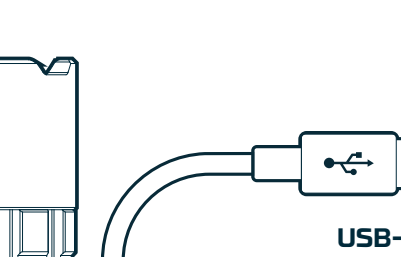

NEBO[®]

LEO™ 5000 FLEX

The Leo 5000 Flex is a durable, flex-powered, 5000 lumen flashlight with 5 light modes, 3x adjustable zoom, and integrated power bank.

FLEX-POWER™

3X ADJUSTABLE ZOOM

**IPX7 WATERPROOF
1 METER · 30 MIN**

**INTEGRATED
POWER BANK**

FLEX-POWER™ TECHNOLOGY

Hybrid power system that operates on the included rechargeable battery or 6 AAA batteries*

*Battery portrayed is for NEBO LEO™ 7500

CHARGING INSTRUCTIONS

To charge, connect the flashlight to a power source using the included USB cable.

POWER INDICATOR

The outer ring of the power button is divided into 4 segments representing the current battery level.

ALKALINE BATTERIES

This flashlight also runs on disposable alkaline batteries. To install, unscrew the bottom cap and remove the lithium-ion battery. Load the included battery adapter with (6) AAA alkaline batteries and insert the adapter into the flashlight. Reinstall the bottom cap.