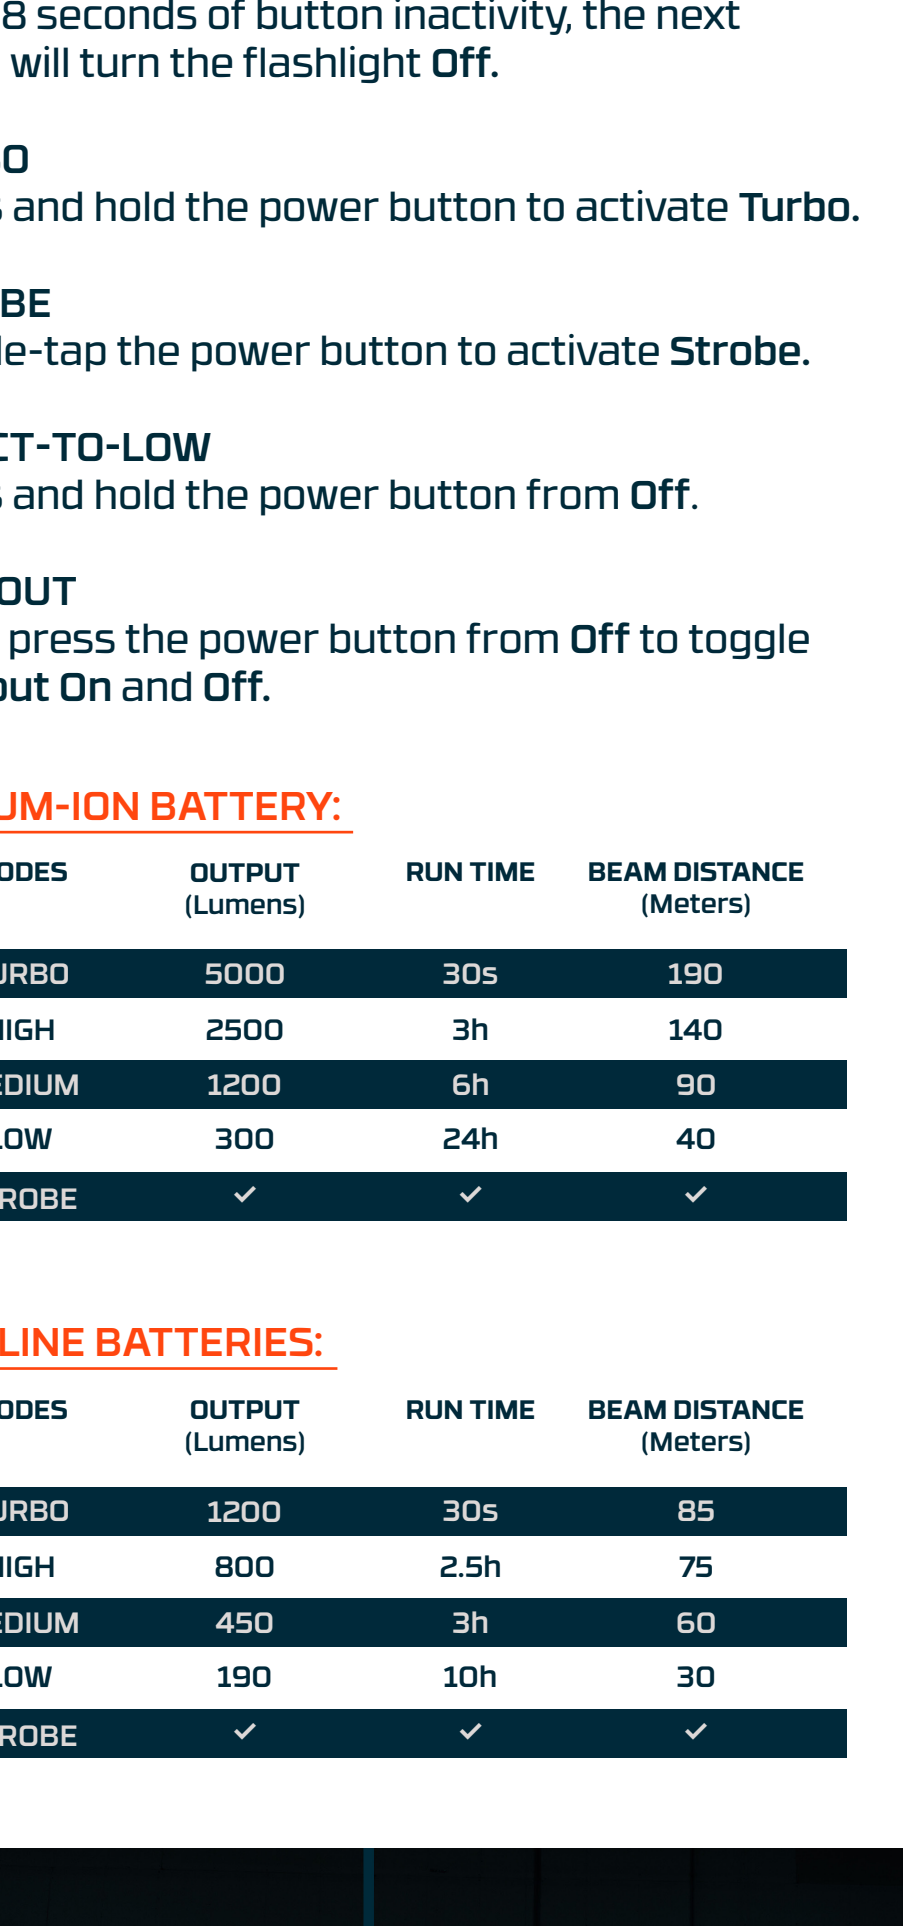

5000 MAX LUMENS

Five light modes and up to 24 hour runtime

OPERATION

Press power button **Ⓝ** to turn the unit on. Press and release repeatedly to cycle through modes:

High > Medium > Low > Off

After 8 seconds of button inactivity, the next press will turn the flashlight **Off**.

TURBO

Press and hold the power button to activate **Turbo**.

STROBE

Double-tap the power button to activate **Strobe**.

DIRECT-TO-LOW

Press and hold the power button from **Off**.

LOCKOUT

Triple press the power button from **Off** to toggle **Lockout On** and **Off**.

LITHIUM-ION BATTERY:

MODES	OUTPUT (Lumens)	RUN TIME	BEAM DISTANCE (Meters)
TURBO	5000	30s	190
HIGH	2500	3h	140
MEDIUM	1200	6h	90
LOW	300	24h	40
STROBE	✓	✓	✓

ALKALINE BATTERIES:

MODES	OUTPUT (Lumens)	RUN TIME	BEAM DISTANCE (Meters)
TURBO	1200	30s	85
HIGH	800	2.5h	75
MEDIUM	450	3h	60
LOW	190	10h	30
STROBE	✓	✓	✓