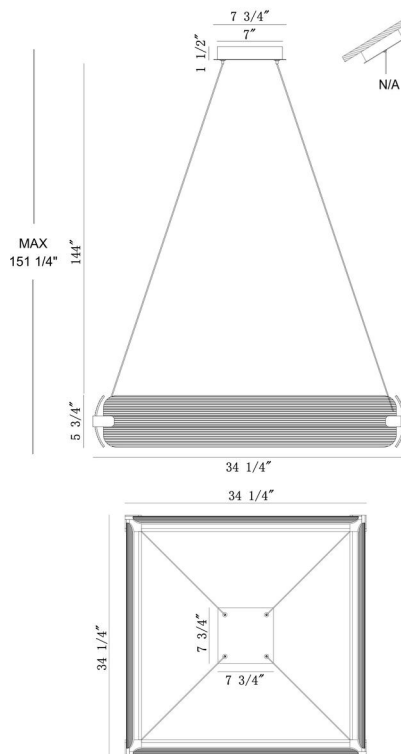

JOB NAME:

DATE:

TYPE:

COMMENTS:

LIGHT INFORMATION

Light Type	Integrated LED
CRI	90
Delivered Lumens	5055
Color Temperature	3000K
LED Lifespan (L70)	52000
Number of Lights	4
Light Direction	Multi
Dimming Method	Triac/Elv
Current Type	DC
Input Voltage	120-277
Total Wattage	78.8

DIMENSIONS & WEIGHT

Length (In)	34.25
Width (In)	34.25
Height (In)	5.75
Weight (Lbs)	25.35

INSTALLATION

Mounting Type	J-Box
Rating	Dry
Hanging Support Type	Aircraft Cable

PRODUCT FINISH

Weathered Brass

SHADE FINISH