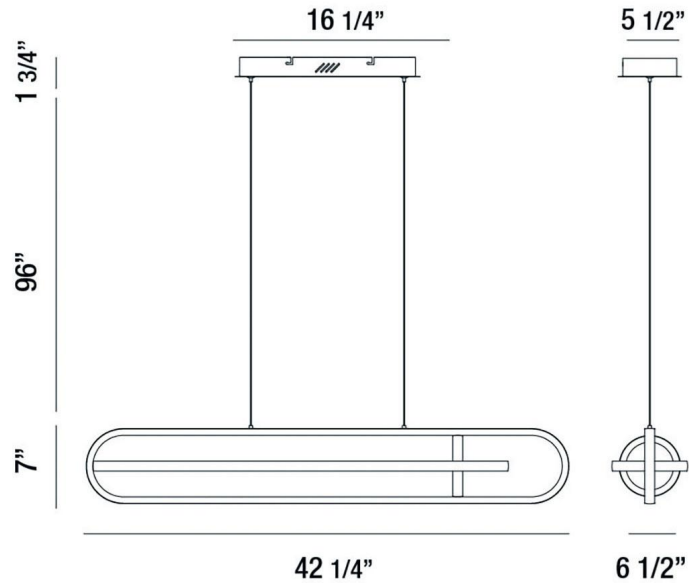

JOB NAME:

DATE:

TYPE:

COMMENTS:

LIGHT INFORMATION

Light Type	Integrated LED
CRI	90
Delivered Lumens	2900
Color Temperature	3000K
LED Lifespan (L70)	20000
Light Direction	Ambient
Dimming Method	Triac/Elv
Current Type	DC
Input Voltage	120
Total Wattage	58

DIMENSIONS & WEIGHT

Length (In)	42.25
Width (In)	6.5
Height (In)	7
Min Height (In)	28.75
Max Height (In)	104.75
Weight (Lbs)	6.6

PRODUCT FINISH

Matte Black

CERTIFICATIONS & COMPLIANCE

INSTALLATION

Mounting Type	J-Box
Rating	Dry
Hanging Support Type	Wire