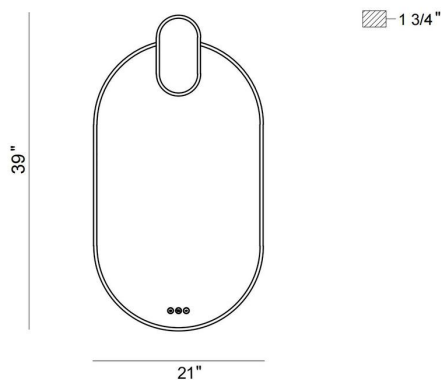

JOB NAME:

DATE:

TYPE:

COMMENTS:

LIGHT INFORMATION

Light Type	Integrated LED
CRI	90
Delivered Lumens	897
Color Temperature	3000K-6500K
LED Lifespan (L70)	20000
Light Direction	Ambient
Dimming Method	Touch Switch
Current Type	DC
Input Voltage	120
Total Wattage	34

DIMENSIONS & WEIGHT

Width (In)	21
Height (In)	39
Ext (In)	1.5
Weight (Lbs)	19.79

INSTALLATION

Mounting Type	J-Box
Rating	Damp
Hanging Support Type	Z-Bar

PRODUCT FINISH

Gold

PRODUCT FEATURES

This product is crafted from natural stone; inherent variations in color, pattern, and texture are to be expected.