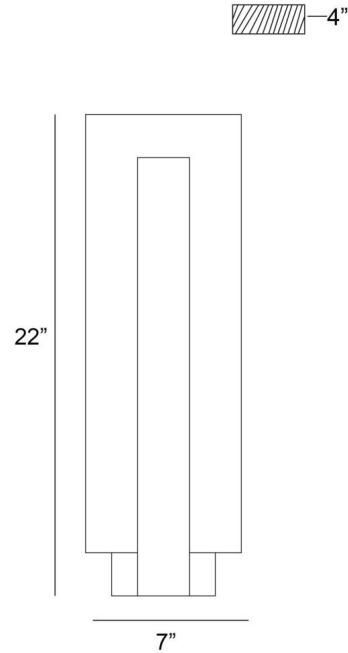

JOB NAME:

DATE:

TYPE:

COMMENTS:

LIGHT INFORMATION

Light Type	Integrated LED
CRI	90
Delivered Lumens	1080
Color Temperature	3000K
LED Lifespan (L70)	20000
Light Direction	Ambient
Dimming Method	Triac/Elv
Input Voltage	120
Total Wattage	20

DIMENSIONS & WEIGHT

Length (In)	7
Width (In)	4
Height (In)	22
Ext (In)	4
Weight (Lbs)	3.7

INSTALLATION

Mounting Type	J-Box
Rating	Wet
Hanging Support Type	J-Box

PRODUCT FINISH

Matte Black

SHADE FINISH

Rectangular Frosted Glass