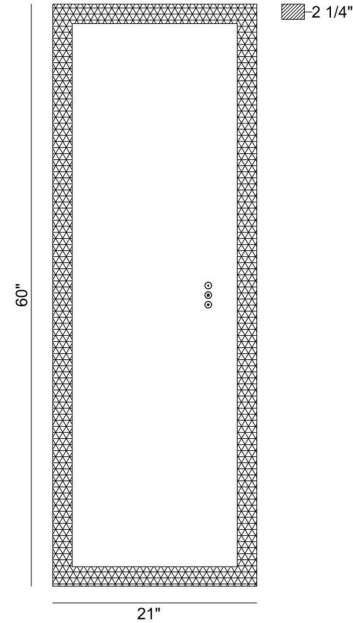

JOB NAME:

DATE:

TYPE:

COMMENTS:

LIGHT INFORMATION

Light Type	Integrated LED
CRI	90
Delivered Lumens	2460
Color Temperature	3000K-6500K
LED Lifespan (L70)	20000
Light Direction	Ambient
Dimming Method	Touch Switch
Current Type	DC
Input Voltage	120
Total Wattage	43

DIMENSIONS & WEIGHT

Width (In)	21
Height (In)	60
Ext (In)	2
Weight (Lbs)	57.97

INSTALLATION

Mounting Type	J-Box
Rating	Damp
Hanging Support Type	J-Box

PRODUCT FINISH

Mirror

CERTIFICATIONS & COMPLIANCE