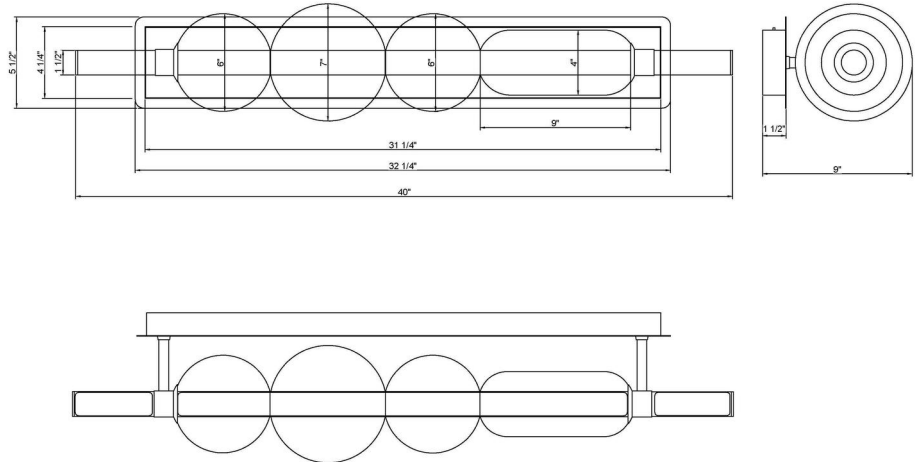

JOB NAME:

DATE:

TYPE:

COMMENTS:

LIGHT INFORMATION

Light Type	Integrated LED
CRI	90
Delivered Lumens	3066
Color Temperature	3000K-5000K
LED Lifespan (L70)	52000
Number of Lights	1
Light Direction	Multi
Dimming Method	Triac/Elv
Current Type	DC
Input Voltage	120-277
Total Wattage	47

DIMENSIONS & WEIGHT

Width (In)	40
Height (In)	7.13
Ext (In)	9.13
Weight (Lbs)	11.02

INSTALLATION

Mounting Type	J-Box
Rating	Damp
Hanging Support Type	J-Box

PRODUCT FINISH

Satin Nickel

SHADE FINISH

Clear Glass