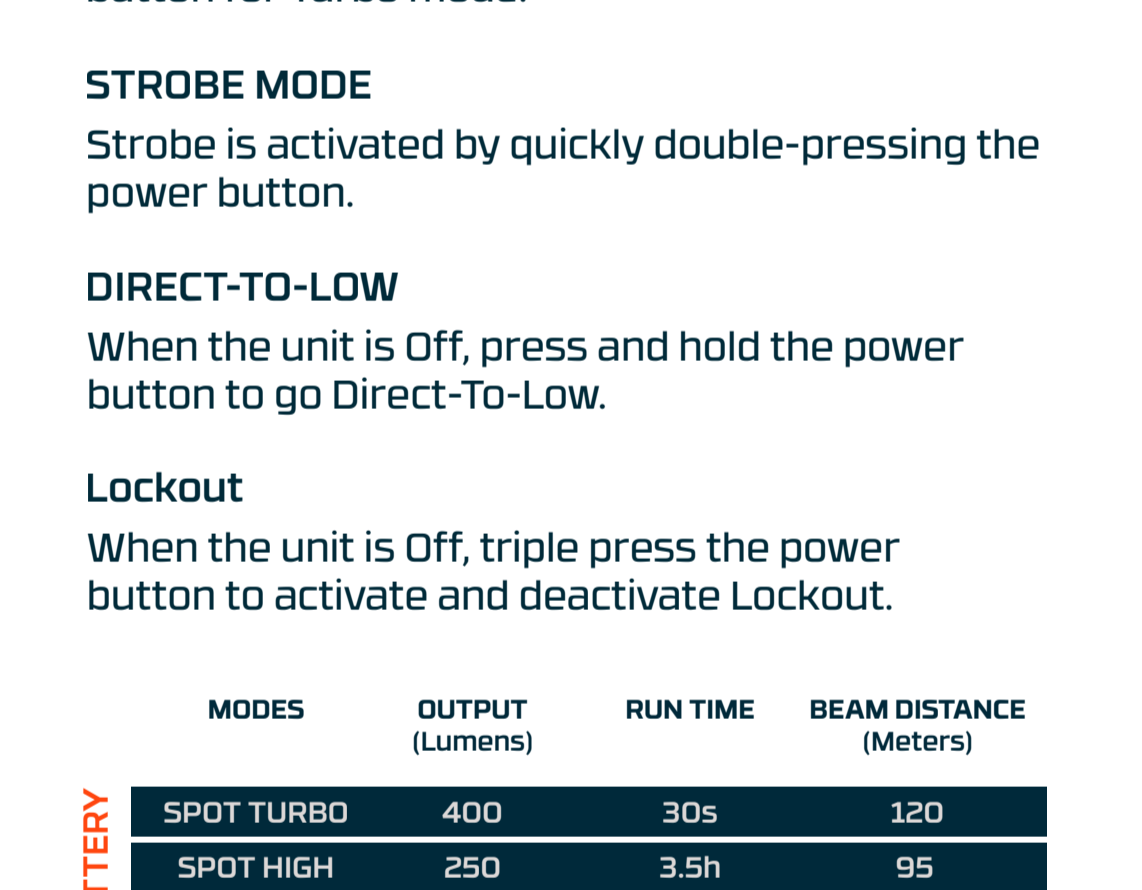

360° AREA LANTERN

This unique, hidden feature allows you to slide-to-reveal a diffused area lantern in tight spaces