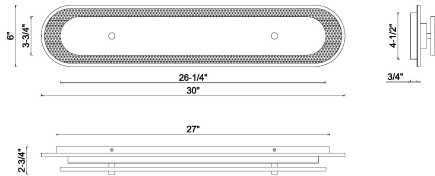

### PRODUCT DETAILS

No.	:	49174-014
Product Color	:	GOLD
Product Material	:	STEEL
Shade / Accent Colour	:	ALABASTER
Shade / Accent Material	:	GLASS
Length	:	30"
Width	:	2.75"
Height	:	6"
Weight	:	10.8LBS

### LIGHT SOURCE DETAILS

Number of Bulbs	:	1
Light Source	:	LED
Light Source Type	:	INTEGRATED LED
Input Voltage	:	120V
Bulb Voltage	:	120V
Wattage	:	1 X 30W
Total Wattage	:	30W
Delivered Lumens	:	1527LM
Kelvin	:	3000K
CRI	:	90
Bulb Included	:	YES
Dimmable	:	YES

### TECHNICAL DETAILS

Hanging Support Type	:	J-BOX
Beam Angle	:	270