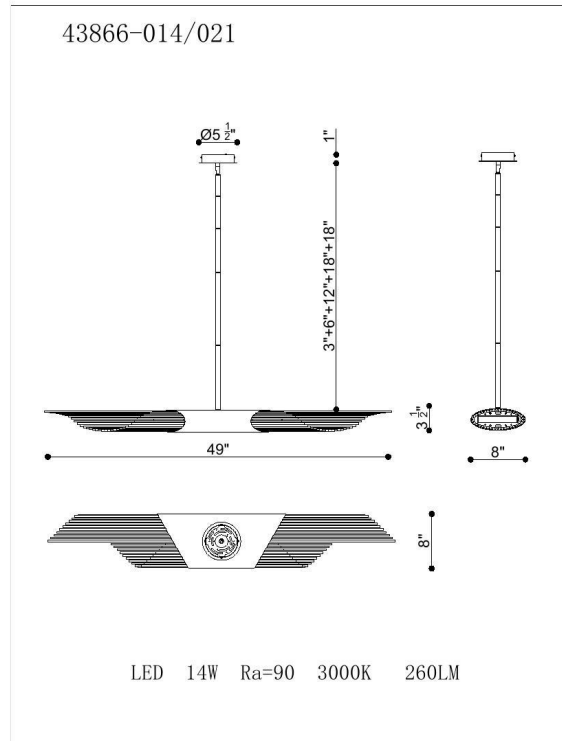

JOB NAME:

DATE:

TYPE:

COMMENTS:

LIGHT INFORMATION

Light Type	Integrated LED
CRI	90
Delivered Lumens	260
Color Temperature	3000K
LED Lifespan (L70)	20000
Number of Lights	2
Light Direction	Ambient
Dimming Method	Triac/Elv
Current Type	AC
Input Voltage	120
Total Wattage	12

DIMENSIONS & WEIGHT

Length (In)	49
Width (In)	8
Height (In)	3.5
Min Height (In)	7.75
Max Height (In)	61.75
Weight (Lbs)	14.24

INSTALLATION

Mounting Type	J-Box
Rating	Dry
Hanging Support Type	Rod

PRODUCT FINISH