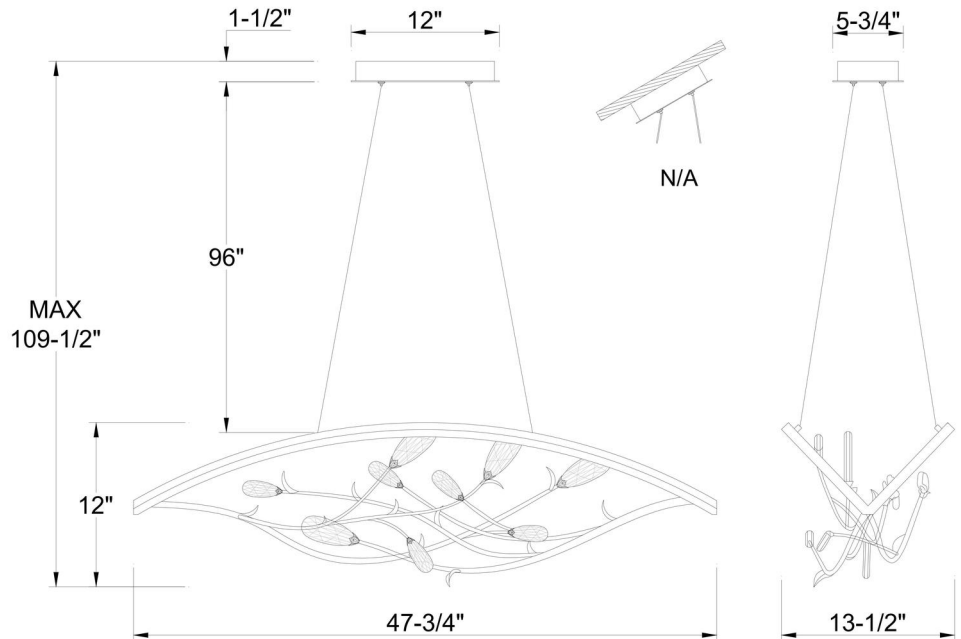

JOB NAME:

DATE:

TYPE:

COMMENTS:

LIGHT INFORMATION

Light Type	Integrated LED
CRI	80
Delivered Lumens	1680
Color Temperature	3000K
LED Lifespan (L70)	20000
Number of Lights	2
Light Direction	Ambient
Dimming Method	Triac/Elv
Current Type	DC
Input Voltage	120
Total Wattage	56

DIMENSIONS & WEIGHT

Length (In)	47.25
Width (In)	14.5
Height (In)	13.25
Max Height (In)	109.5
Weight (Lbs)	10.01

INSTALLATION

Mounting Type	J-Box
Rating	Dry
Hanging Support Type	Aircraft Cable

PRODUCT FINISH