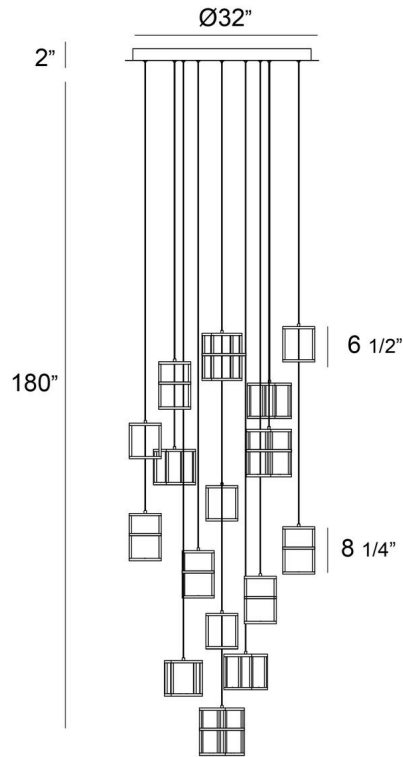

JOB NAME:

DATE:

TYPE:

COMMENTS:

LIGHT INFORMATION

Light Type	Integrated LED
CRI	90
Delivered Lumens	1750
Color Temperature	3000K
LED Lifespan (L70)	20000
Number of Lights	16
Light Direction	Ambient
Dimming Method	Triac/Elv
Current Type	DC
Input Voltage	120
Total Wattage	88

DIMENSIONS & WEIGHT

Height (In)	8.25
Min Height (In)	30.25
Max Height (In)	190.25
Diameter (In)	32
Weight (Lbs)	66.14

PRODUCT FINISH

Matte Black

INSTALLATION

Mounting Type	J-Box
Rating	Dry
Hanging Support Type	Wire