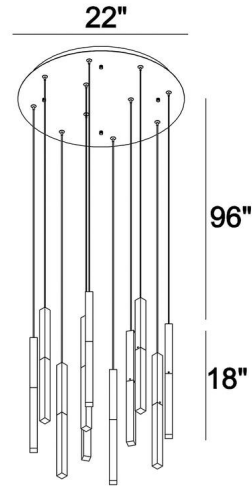

JOB NAME:

DATE:

TYPE:

COMMENTS:

LIGHT INFORMATION

Light Type	Integrated LED
CRI	90
Delivered Lumens	1049
Color Temperature	3000K
LED Lifespan (L70)	20000
Number of Lights	11
Light Direction	Down
Dimming Method	Triac/Elv
Current Type	DC
Input Voltage	120
Total Wattage	27

DIMENSIONS & WEIGHT

Height (In)	18
Min Height (In)	34.5
Max Height (In)	115.5
Diameter (In)	22
Weight (Lbs)	29.2

INSTALLATION

Mounting Type	J-Box
Rating	Dry
Hanging Support Type	Aircraft Cable

PRODUCT FINISH