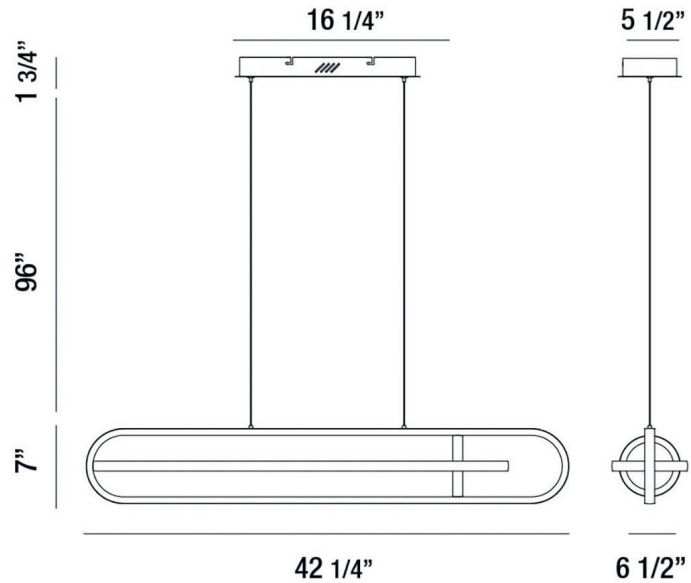

JOB NAME:

DATE:

TYPE:

COMMENTS:

LIGHT INFORMATION

Light Type	Integrated LED
CRI	90
Delivered Lumens	2900
Color Temperature	3000K
LED Lifespan (L70)	20000
Light Direction	Ambient
Dimming Method	Triac/Elv
Current Type	DC
Input Voltage	120
Total Wattage	58

DIMENSIONS & WEIGHT

Length (In)	42.25
Width (In)	6.5
Height (In)	7
Min Height (In)	28.75
Max Height (In)	104.75
Weight (Lbs)	6.6

PRODUCT FINISH

Matte Gold

CERTIFICATIONS & COMPLIANCE

INSTALLATION

Mounting Type	J-Box
Rating	Dry
Hanging Support Type	Wire