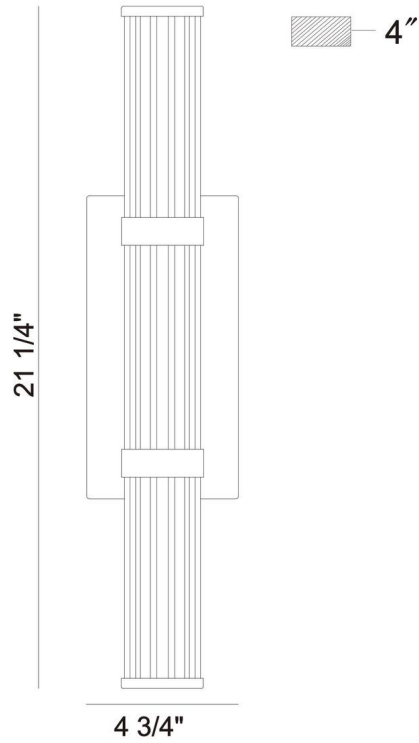

JOB NAME:

DATE:

TYPE:

COMMENTS:

LIGHT INFORMATION

Light Type	Integrated LED
CRI	90
Delivered Lumens	985
Color Temperature	3000K
LED Lifespan (L70)	20000
Light Direction	Ambient
Dimming Method	Triac/Elv
Current Type	DC
Input Voltage	120
Total Wattage	23.4

DIMENSIONS & WEIGHT

Height (In)	21
Diameter (In)	2.5
Ext (In)	4
Weight (Lbs)	5.73

INSTALLATION

Mounting Type	J-Box
Rating	Wet
Hanging Support Type	J-Box

PRODUCT FINISH

Matte Black

SHADE FINISH

Cylindrical Clear Glass