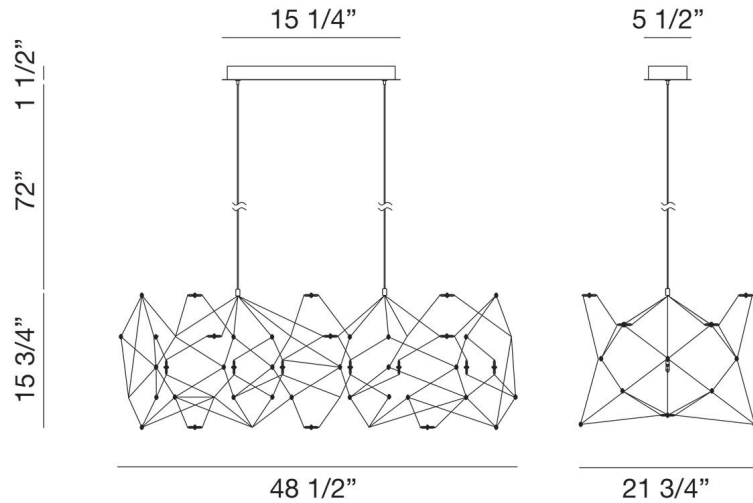

JOB NAME:

DATE:

TYPE:

COMMENTS:

LIGHT INFORMATION

Light Type	Integrated LED
CRI	80
Delivered Lumens	4650
Color Temperature	4000K
LED Lifespan (L70)	20000
Number of Lights	118
Light Direction	Ambient
Dimming Method	Triac/Elv
Current Type	DC
Input Voltage	120
Total Wattage	59

DIMENSIONS & WEIGHT

Length (In)	48.5
Width (In)	21.75
Height (In)	15.75
Min Height (In)	37.75
Max Height (In)	89.75
Weight (Lbs)	7.8

INSTALLATION

Mounting Type	J-Box
Rating	Dry
Hanging Support Type	Wire

PRODUCT FINISH