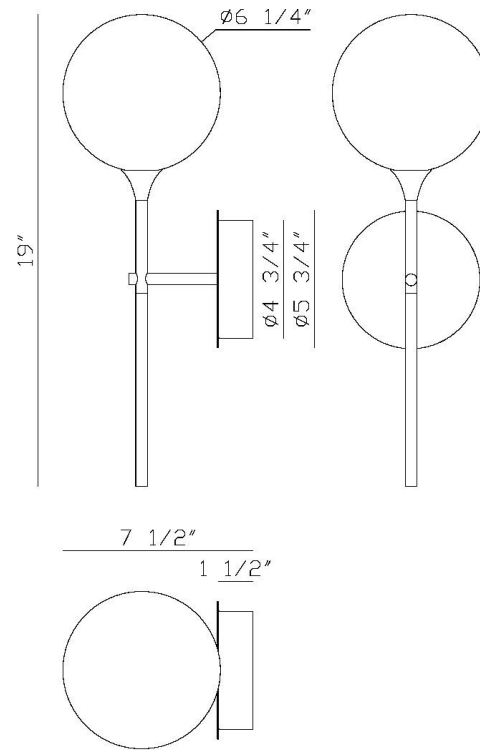

JOB NAME:

DATE:

TYPE:

COMMENTS:

LIGHT INFORMATION

Light Type	Integrated LED
CRI	90
Delivered Lumens	176
Color Temperature	3000K
LED Lifespan (L70)	52000
Number of Lights	1
Light Direction	Ambient
Dimming Method	Triac/Elv
Current Type	DC
Input Voltage	120-277
Total Wattage	4.5

DIMENSIONS & WEIGHT

Width (In)	5.5
Height (In)	19
Ext (In)	7.75
Weight (Lbs)	2.09

INSTALLATION

Mounting Type	J-Box
Rating	Damp
Hanging Support Type	J-Box

PRODUCT FINISH

Gold

SHADE FINISH

Smoked Glass