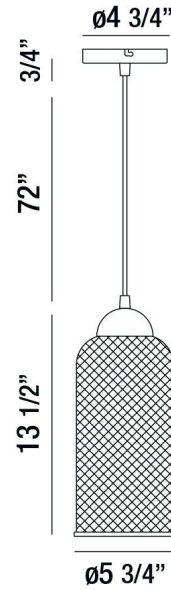

JOB NAME:

DATE:

TYPE:

COMMENTS:

LIGHT INFORMATION

Light Type	Integrated LED
CRI	90
Delivered Lumens	300
Color Temperature	3000K
LED Lifespan (L70)	20000
Light Direction	Down
Dimming Method	Triac/Elv
Current Type	AC
Input Voltage	120
Total Wattage	5

DIMENSIONS & WEIGHT

Height (In)	13.5
Min Height (In)	24.25
Max Height (In)	86.25
Diameter (In)	5.75
Weight (Lbs)	2.2

INSTALLATION

Mounting Type	J-Box
Rating	Dry
Hanging Support Type	Wire

PRODUCT FINISH

Gold