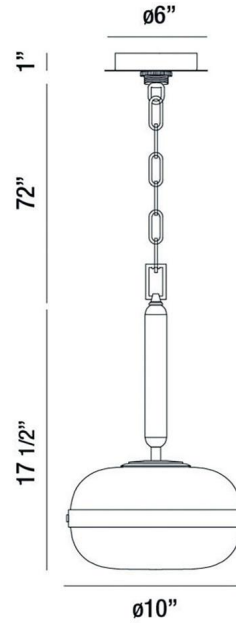

## LIGHT INFORMATION

Light Type	Bulb
Bulb Socket	E26
Bulb Shape	T14
Light Direction	Ambient
Dimming Method	Triac/Elv
Current Type	AC
Input Voltage	120
Total Wattage	60

## DIMENSIONS & WEIGHT

Height (In)	17.5
Min Height (In)	22
Max Height (In)	91
Diameter (In)	10
Weight (Lbs)	3.86