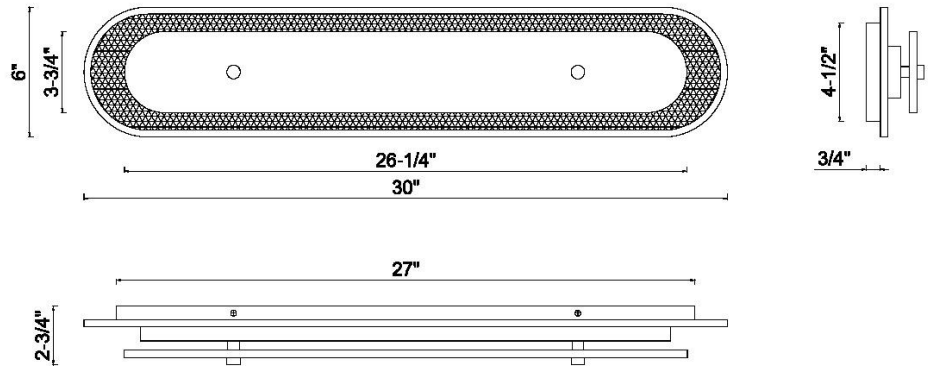

JOB NAME:

DATE:

TYPE:

COMMENTS:

LIGHT INFORMATION

Light Type	Integrated LED
CRI	90
Delivered Lumens	1527
Color Temperature	3000K
LED Lifespan (L70)	52000
Light Direction	Ambient
Dimming Method	Triac/Elv
Current Type	AC
Input Voltage	120
Total Wattage	30

DIMENSIONS & WEIGHT

Width (In)	30
Height (In)	6
Ext (In)	2.75
Weight (Lbs)	10.8

INSTALLATION

Mounting Type	J-Box
Rating	Damp
Hanging Support Type	J-Box

PRODUCT FINISH

Gold

SHADE FINISH

Alabaster